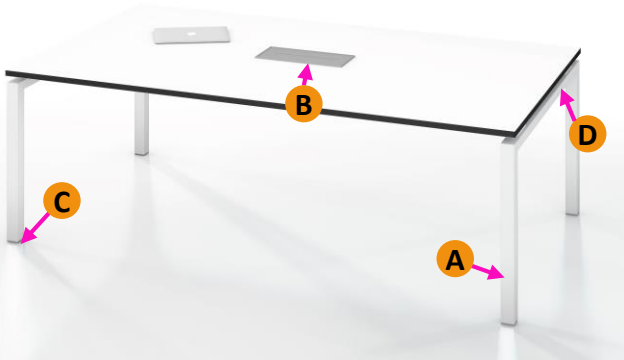

Gen-Y.Table

Design:2015

Application

Breakout
Meeting
Hot desk

Gen-Y. TABLE

- A – 900 & 1200mm wide leg component
- B – In desk power box (optional)
- C – Adjustable floor levelling feet
- D – Dual telescopic support beams for stability

Gen Y table 1pc top
(720mm High inc 25mm top)

1200 x 1200
1800 x 900
2100 x 900
2100 x 1200
2400 x 1200

Gen Y table 2pc top
(720mm High inc 25mm top)

2400 x 1200
3000 x 1200
3600 x 1200

Options:

Specified work top finish | contrast ABS edge | Specified Powder coat colours | special sizes | In desk power box