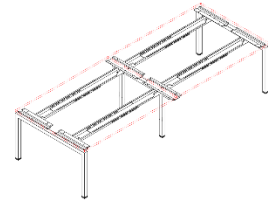

Gen-Y.Table

Design:2015

Application

Breakout
Meeting
Hot desk

Gen-Y. TABLE

- A – 900 & 1200mm wide leg component
- B – In desk power box (optional)
- C – Adjustable floor levelling feet
- D – Dual telescopic support beams for stability

Gen Y table 1pc top
(720mm High inc 25mm top)

1200 x 1200
1800 x 900
2100 x 900
2100 x 1200
2400 x 1200

Gen Y table 2pc top
(720mm High inc 25mm top)

2400 x 1200
3000 x 1200
3600 x 1200

Options:

Specified work top finish | contrast ABS edge | Specified Powder coat colours | special sizes | In desk power box