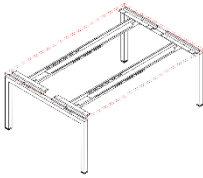

Gen-Y.Table

Design:2015

Application

Breakout
Meeting
Hot desk

Gen-Y. TABLE

- A – 900 & 1200mm wide leg component
- B – In desk power box (optional)
- C – Adjustable floor levelling feet
- D – Dual telescopic support beams for stability

Gen Y table 1pc top
(720mm High inc 25mm top)

1200 x 1200
1800 x 900
2100 x 900
2100 x 1200
2400 x 1200

Gen Y table 2pc top
(720mm High inc 25mm top)

2400 x 1200
3000 x 1200
3600 x 1200

Options:

Specified work top finish | contrast ABS edge | Specified Powder coat colours | special sizes | In desk power box